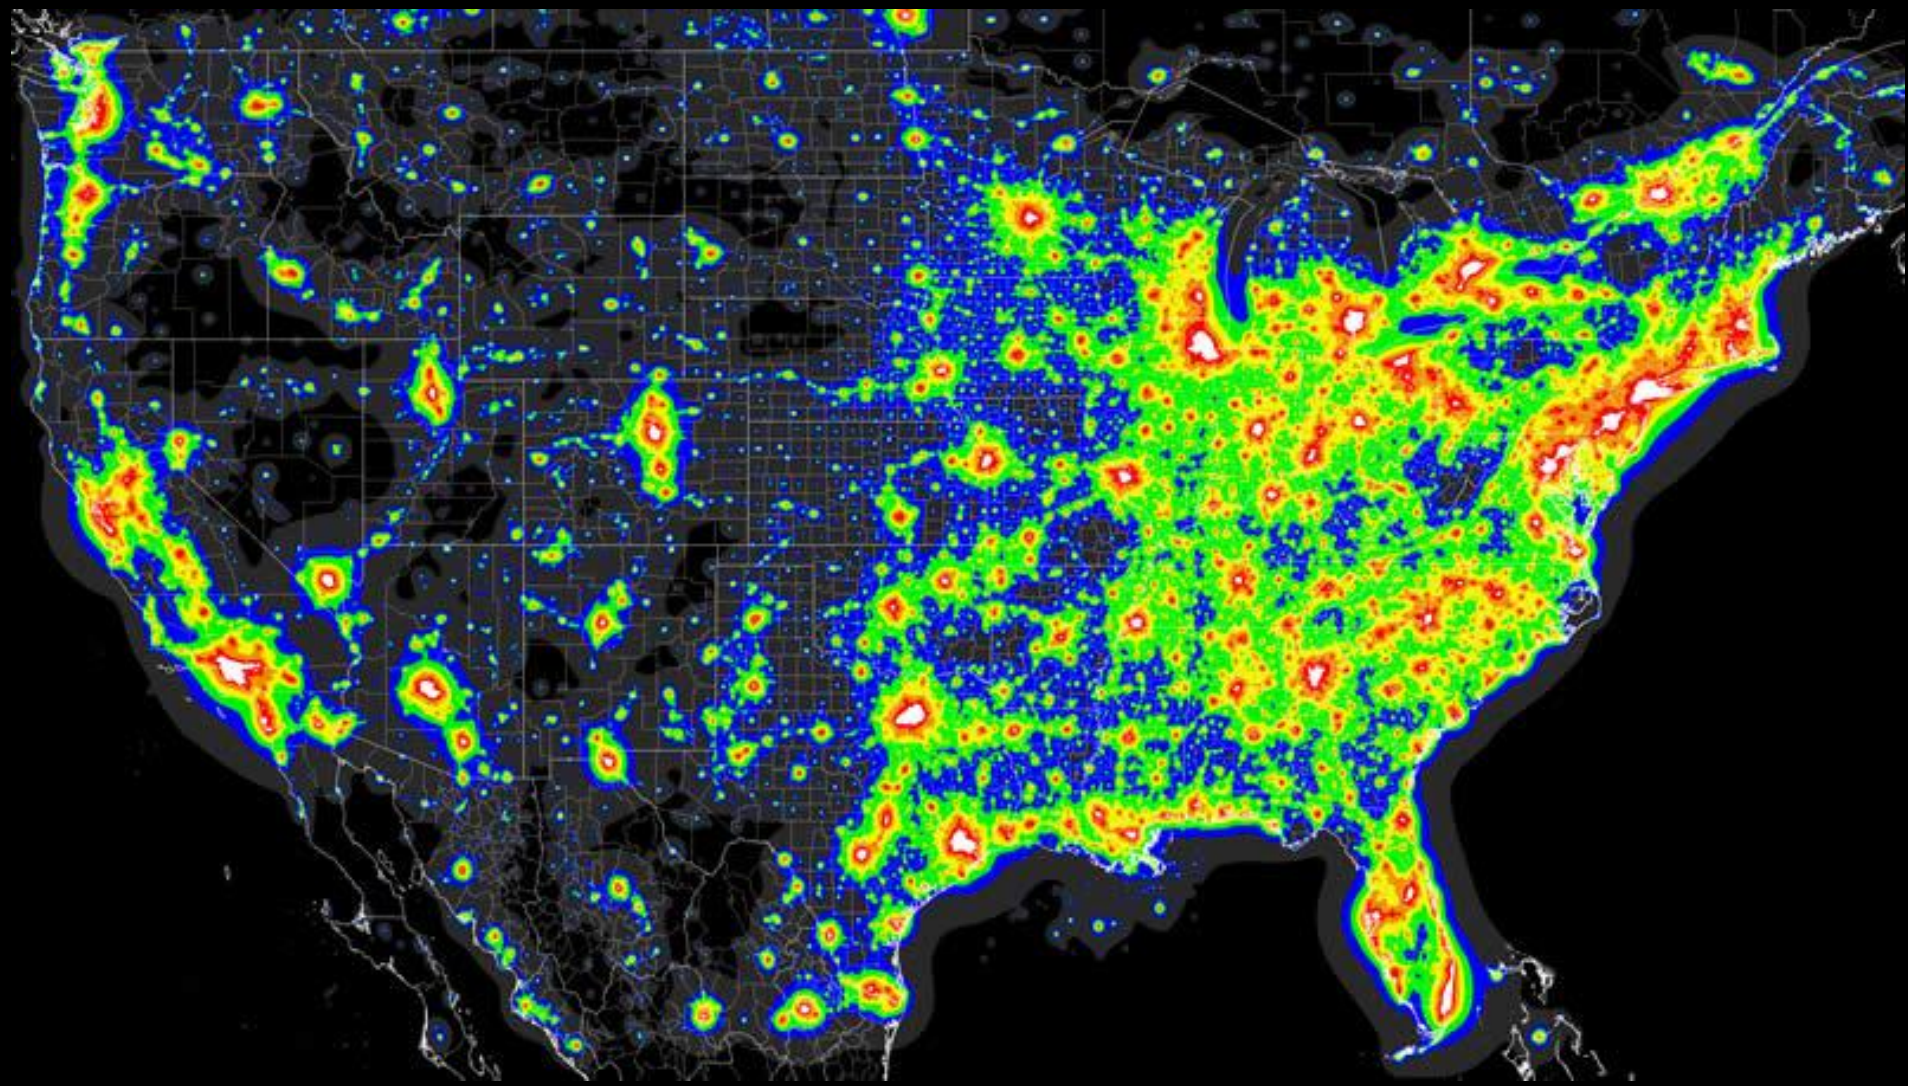

## Live Star Party

Brian D. Ottum, Ph.D.

Penguicon 11pm-Midnight, May 4 & 5

[ottum@comcast.net](mailto:ottum@comcast.net)

LATE 1950s

MID-70s

1997

2025

# Technology

copyright: Mark Hanson

11:15-Midnight, May 4 & 5

LIVE DEMONSTRATION  
of the TELESCOPE

DarkSiteFinder.com

Headlands

Rockport  
Negwegon

Port  
Crescent

Lake Hudson

**Headlands**

**Dark Site Finder**

**Rockport  
Negwegon**

**Port  
Crescent**

**Lake Hudson**

# University of Michigan “Lowbrows” Peach Mountain Observing