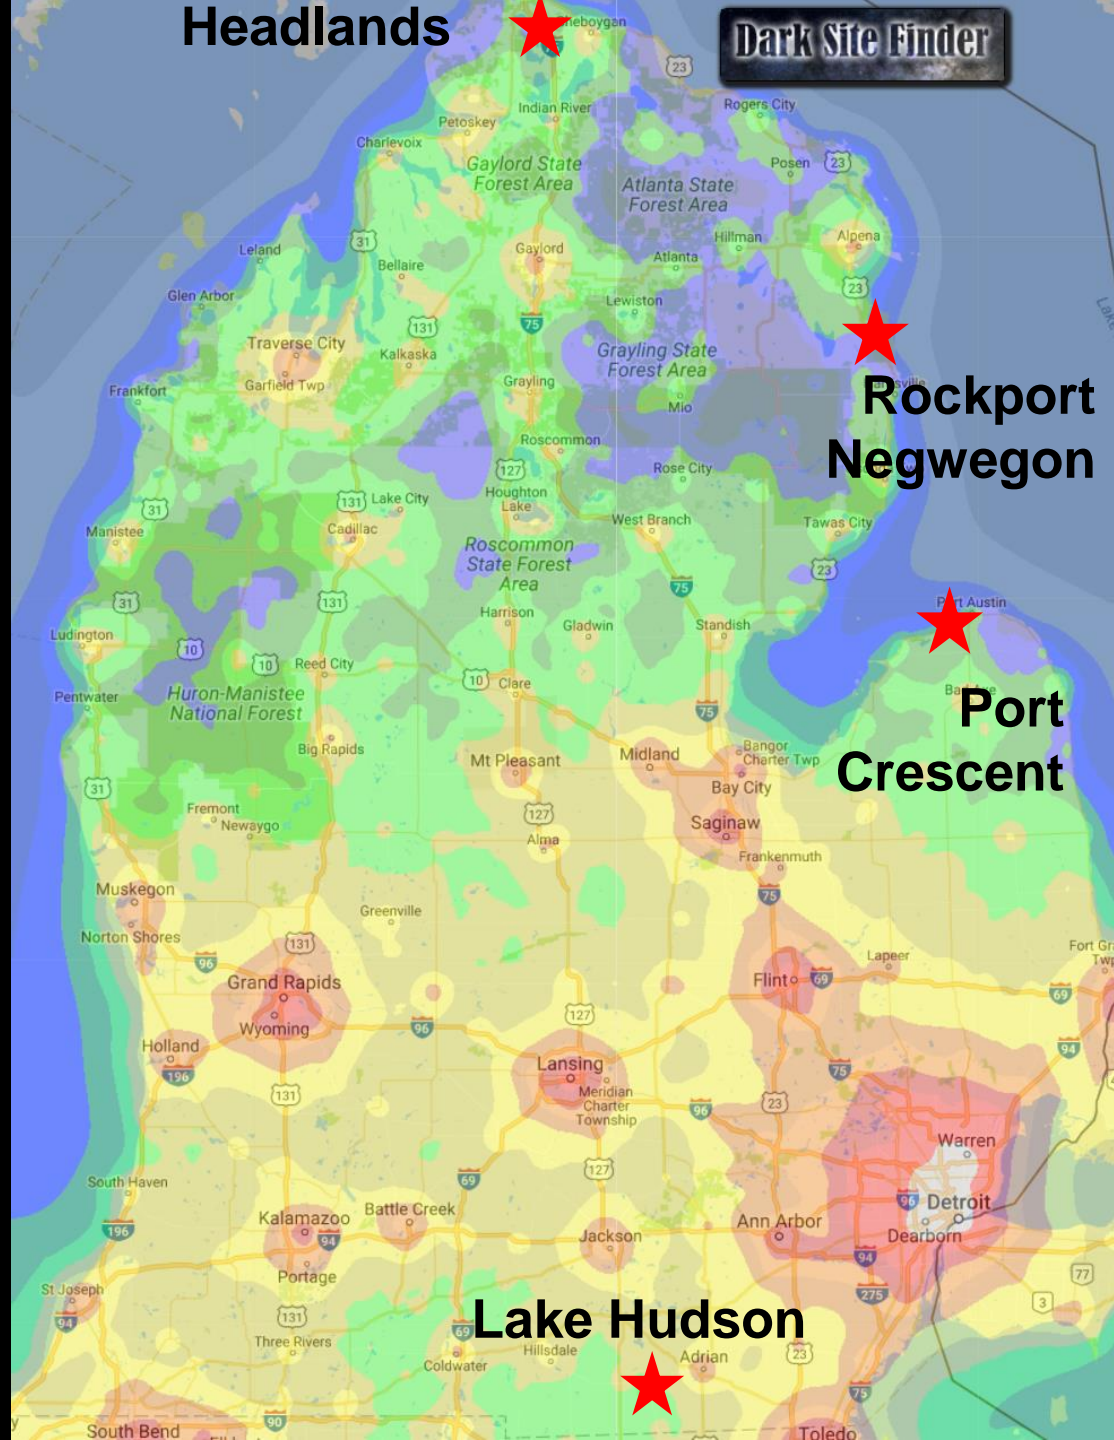

# Technology

copyright: Mark Hanson

11:15-Midnight, May 4 & 5

LIVE DEMONSTRATION  
of the TELESCOPE

DarkSiteFinder.com

Headlands

Rockport  
Negwegon

Port  
Crescent

Lake Hudson

**Headlands**

**Dark Site Finder**

**Rockport  
Negwegon**

**Port  
Crescent**

**Lake Hudson**